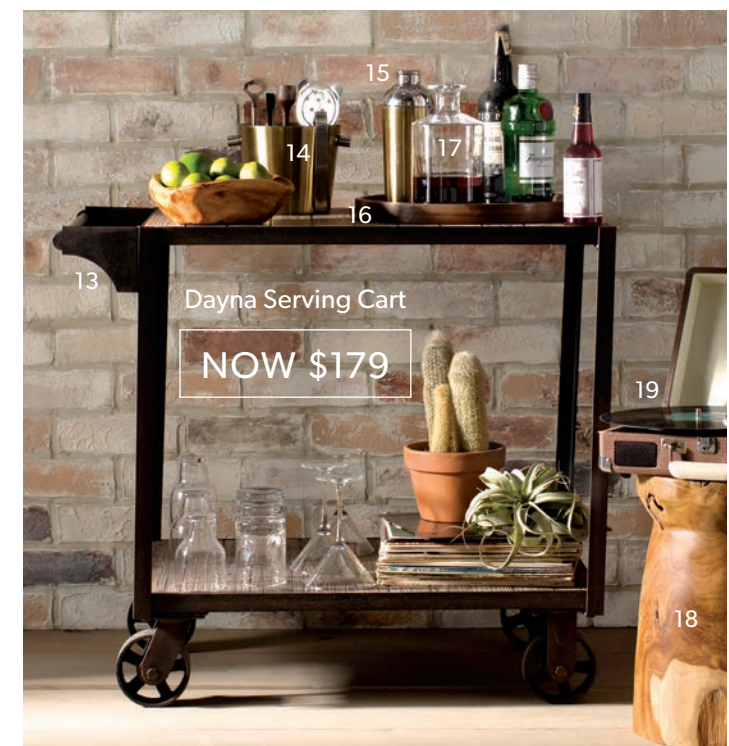

LOOK CLOSER

When space is limited, go bar height. The **Cam Bar Stools'** stainless steel legs give pub dining a refined and reflective quality. | 2 for \$529

The Urban Eatery

Find more designs online:
allmodern.com/pendants

- 01 **Cam 30.5" Bar Stools** Shown in Cognac. Set of two. WLGN4735 \$529
- 02 **Brookhaven Dining Table** Shown in White. WADL1673 \$527
- 03 **Tonkin Pendant** BRY56488 \$227
- 04 **Whirl Jar** LGLY2531 \$36
- 05 **Paris Tritan Old Fashioned Glasses** Set of six. FQOI072 \$48
- 06 **Frederick Pendant** VKGL1849 \$76
- 07 **Salerno Pendant** VKGL4437 \$108
- 08 **Premium Coupe 16-Piece Dinnerware Set** MLNG1007 \$43
- 09 **DwellStudio Aldrin Salad Plates** Shown in Gray. Set of four. DWL11472 \$45
- 10 **Ripple Mugs** Shown in Black. Set of six. TSW3602 \$44
- 11 **Wazee Cereal Bowls** Shown in Black. Set of six. TSW3511 \$20
- 12 **Khadhi Napkins** Shown in Navy. Set of four. ATGR5325 \$57
- 13 **Dayna Serving Cart** TADN1563 \$179
- 14 **Vim + Vigor Bar Tool Set** MBW1406 \$67
- 15 **Vim + Vigor Cocktail Shaker** MBW1404 \$47
- 16 **Woodcraft Serving Tray** Shown in Walnut. KWR2214 \$52
- 17 **Lenox Tuscany Classics Decanter** LNX7701 \$50
- 18 **Teak Stool** EQEQ1168 \$184
- 19 **Crosley Cruiser Deluxe Turntables** Shown in Tweed. CRY3051 \$70