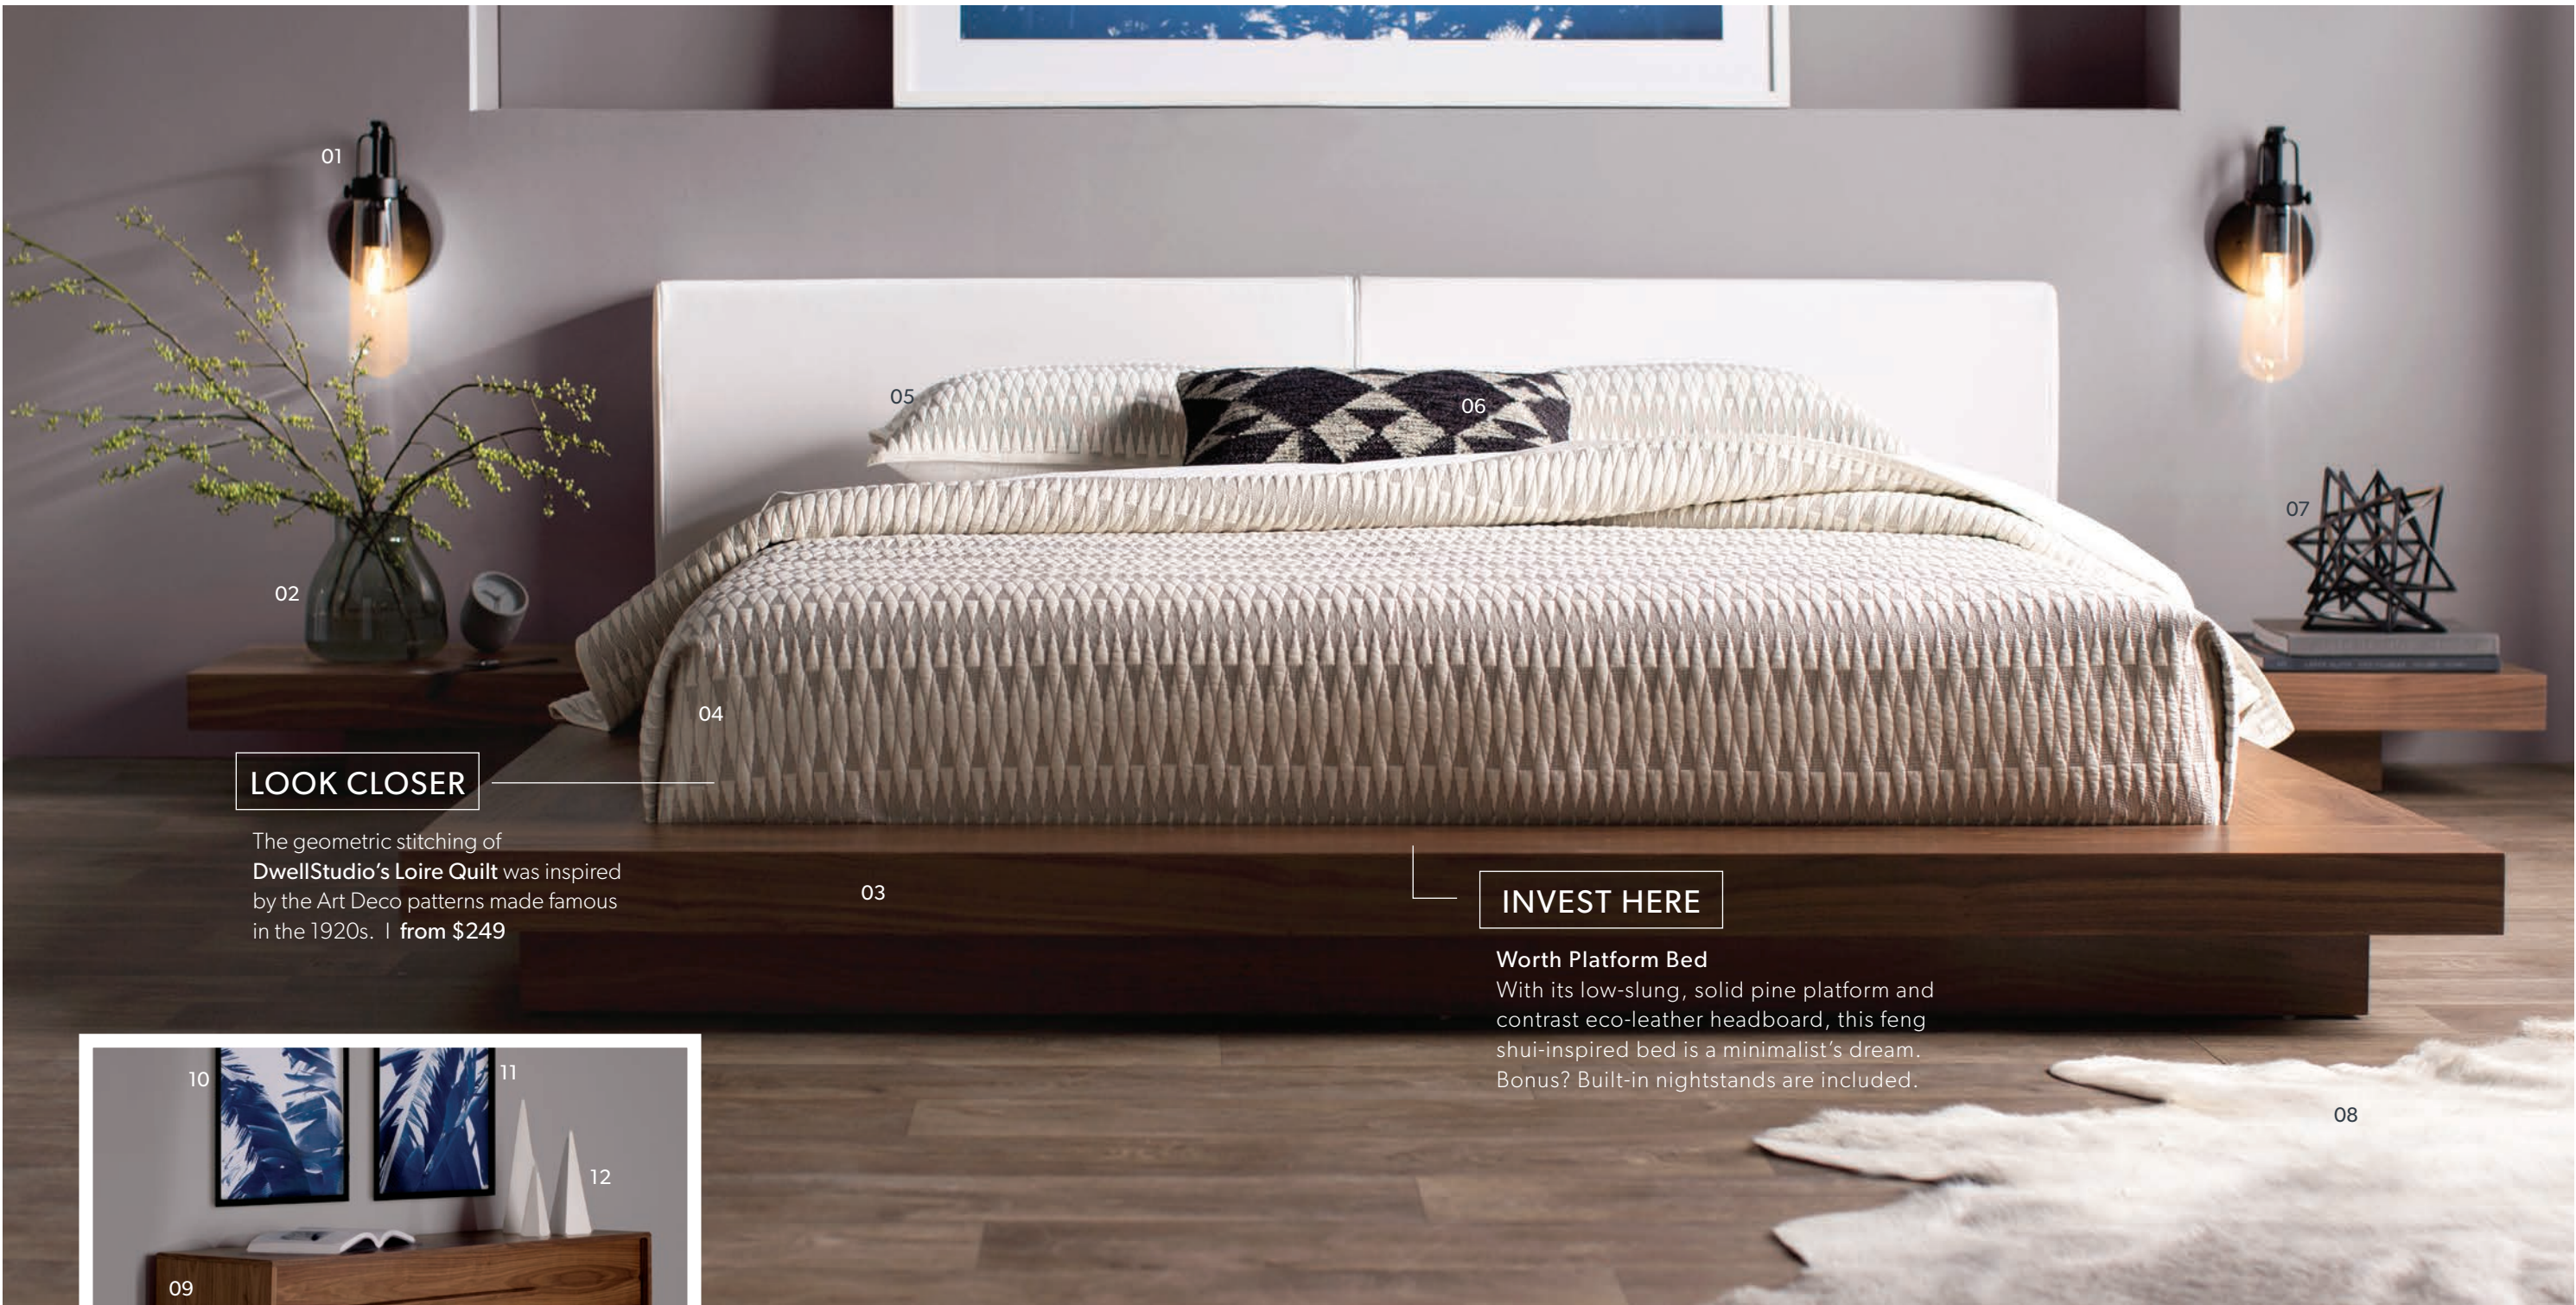

LOOK CLOSER

The geometric stitching of DwellStudio's Loire Quilt was inspired by the Art Deco patterns made famous in the 1920s. | from $249

INVEST HERE

Worth Platform Bed
With its low-slung, solid pine platform and contrast eco-leather headboard, this feng shui-inspired bed is a minimalist's dream. Bonus? Built-in nightstands are included.