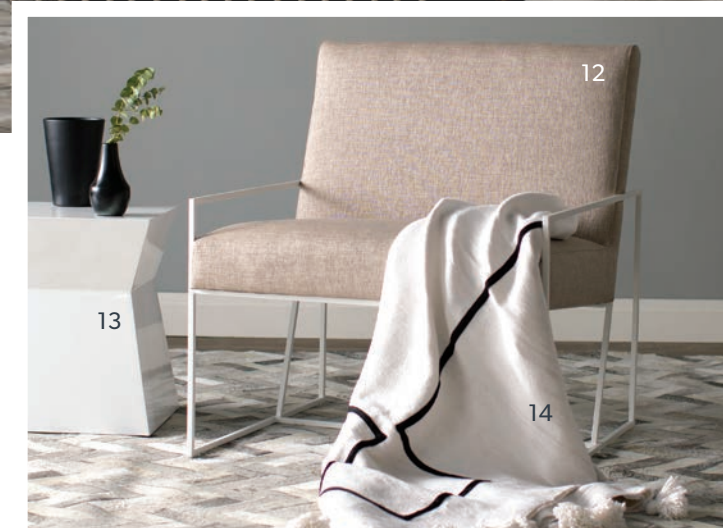

LOOK CLOSER

Forged from powder-coated metal, the **Dora Lounge Chair's** sharp, angular legs appear as an optical illusion. It's seating as modern art. | $465