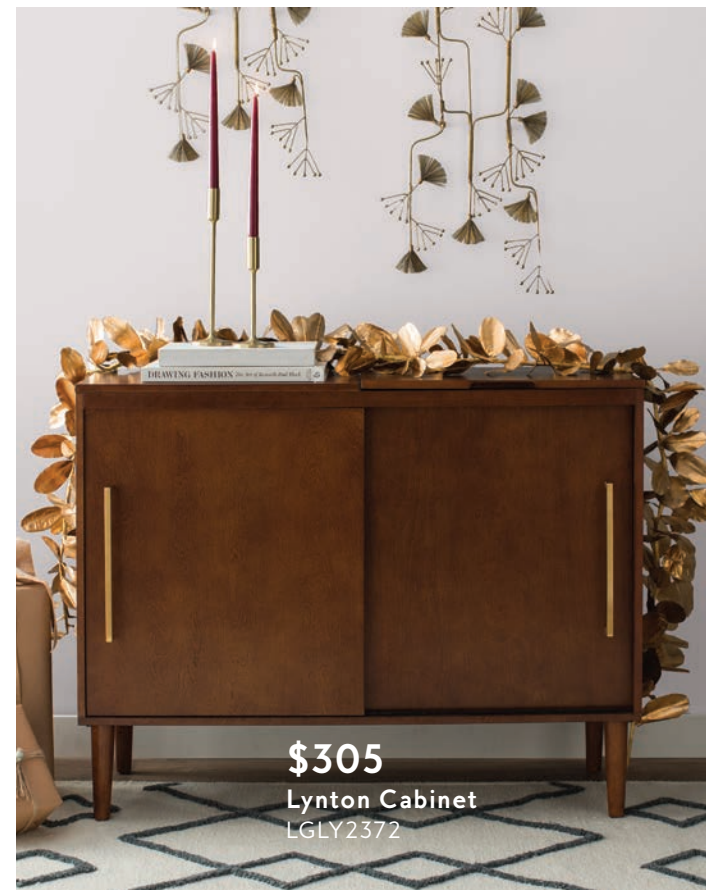

$305
Lynton Cabinet
LGLY2372