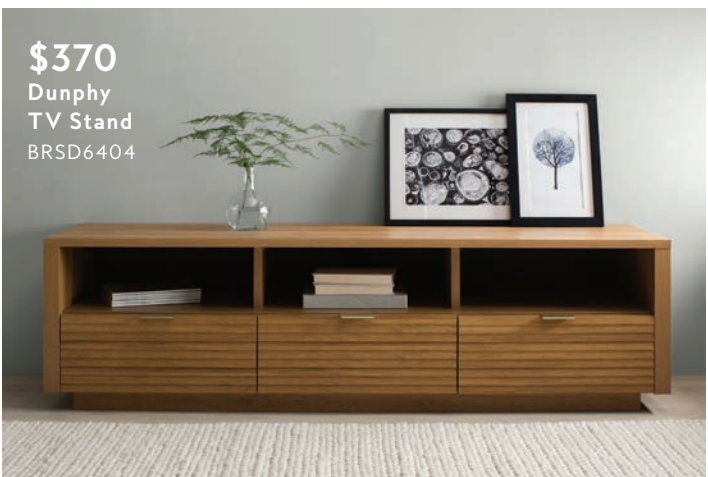

$370
Dunphy
TV Stand
BRSD6404